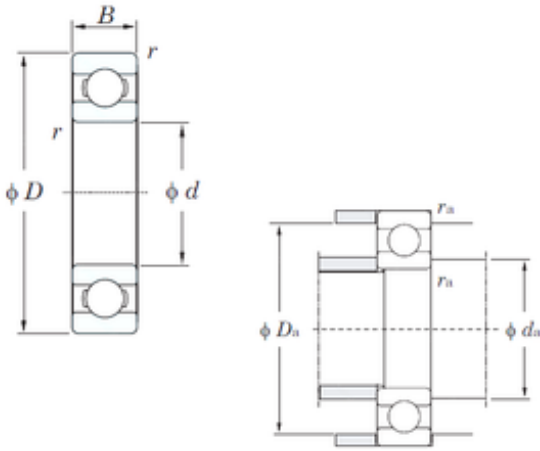

NTA BEARING PRECISION AXLE CORP.

60/32 Bearing 2D drawings and 3D CAD models

Koyo 60/32 Zz 60/32 2RS Deep Groove Ball Bearing

Bearing No. 60/32

Size	32x58x13 mm
Bore Diameter	32 mm
Outer Diameter	58 mm
Width	13 mm
d	32 mm
D	58 mm
B	13 mm
C	13 mm
r min.	1 mm
da min.	37 mm
Da max.	53 mm
ra max.	1 mm
Weight	0,127 Kg
Basic dynamic load rating (C)	15 kN
Basic static load rating (C0)	9,15 kN
(Grease) Lubrication Speed	12000 r/min
(Oil) Lubrication Speed	14000 r/min
Bearing No.	60/32
r(min)	1
Cr	18.8
C0r	9.15
Cu	0.600
f0	14.5
Grease lub.	12000
Oil lub.	14000

NTA BEARING PRECISION AXLE CORP.

da(min)	37
Da(max)	53
ra(max)	1
(Refer.)Mass(kg)	0.127